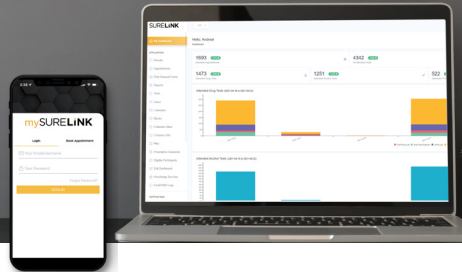

POPULAR TESTS

SURELiNK

OUR CLIENT ADVANTAGE

Our secure portal, SureLink, lets clients book appointments, view results, track course progress and much more!

Our user interface makes navigation simple and with customizable features that allow for adjustments based on your company's needs.